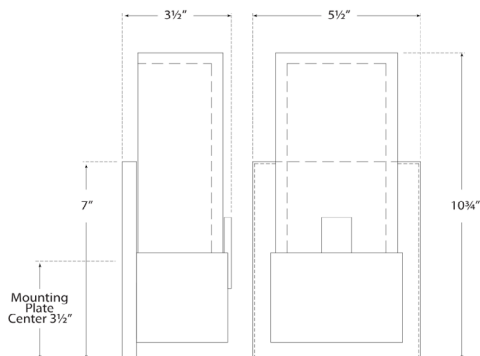

Covet Short Clip Bath Sconce

KW 2113AB-ALB

Materials Shown

**Antique-Burnished Brass with
Alabaster**

Available in

**Antique-Burnished Brass
Bronze
Polished Nickel**

Dimensions

O/A Height: 10.75"

Width: 5.5"

Extension: 3.5"

Backplate: 5.5" x 7" Rectangle

Socket

E26 Keyless

Wattage

12 LED B11

Weight

Dimensions

O/A Height: 10.75"

Width: 5.5"

Extension: 3.5"

Backplate: 5.5" x 7" Rectangle

Socket

E26 Keyless

Wattage

Antique-Burnished Brass

Bronze

Polished Nickel

Dimensions

O/A Height: 10.75"

Width: 5.5"

Extension: 3.5"

Backplate: 5.5" x 7" Rectangle