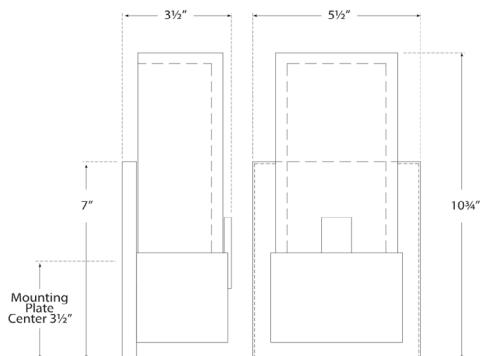

Covet Short Clip Bath Sconce

KW 2113PN-ALB

Materials Shown

Polished Nickel with Alabaster

Available in

**Antique-Burnished Brass
Bronze**

Polished Nickel

Dimensions

O/A Height: 10.75"

Width: 5.5"

Extension: 3.5"

Backplate: 5.5" x 7" Rectangle

Socket

E26 Keyless

Wattage

12 LED B11

Weight

6lbs