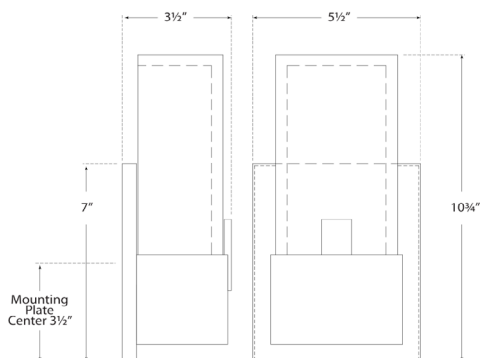

Covet Short Clip Bath Sconce

KW 2113BZ-ALB

Materials Shown

Bronze with Alabaster

Available in

Antique-Burnished Brass

Bronze

Polished Nickel

Dimensions

O/A Height: 10.75"

Width: 5.5"

Extension: 3.5"

Backplate: 5.5" x 7" Rectangle

Socket

E26 Keyless

Wattage

12 LED B11

Weight

6lbs